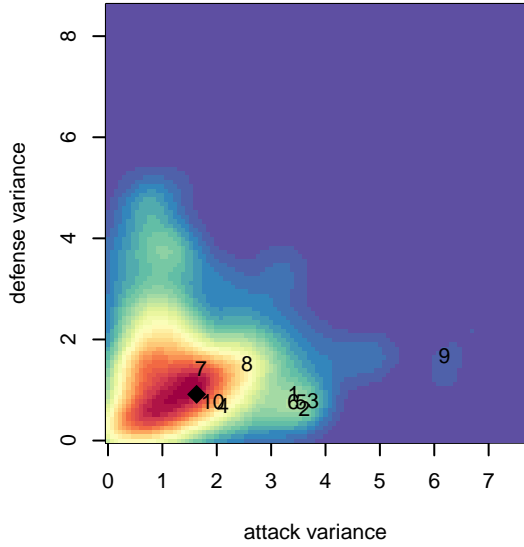

# PSPL Academy B99

PSPL  
 statewide, WA  
 B99 total strength=1767  
 attack=43.1 defense=18.94

alt names used:  
 PSPL Surf Academy B99  
 PSPL SURF ACADEMY B'99 (WA)  
 PSPL Surf Academy B99  
 PSPL SURF ACADEMY B'99 (WA)

**PSPL Academy B99**  
 Dots are actual minus expected GF (blue circles) and GA (red triangles).  
 Blue line is smoothed change in attack strength. Red is smoothed change in defense strength.

**attack and defense variance (black dot)  
relative to other teams  
and top 10 in region**