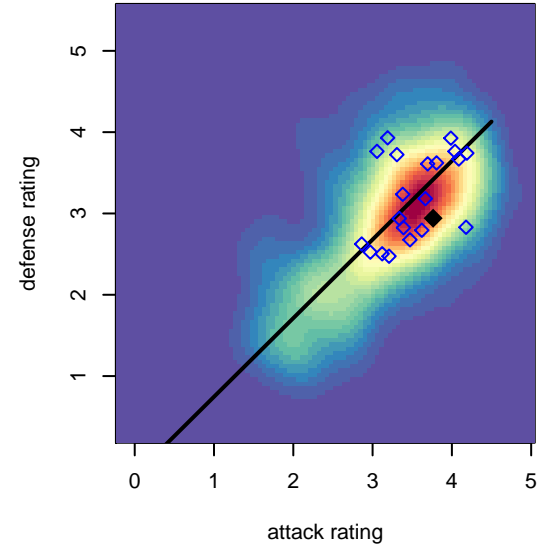

**PSPL Academy B99**  
 Dots are actual minus expected GF (blue circles) and GA (red triangles).  
 Blue line is smoothed change in attack strength. Red is smoothed change in defense strength.

**attack and defense variance (black dot)  
relative to other teams  
and top 10 in region**

**attack and defense rating  
relative to others at age  
and all opponents in last 13 months**

**attack and defense rating  
relative to others at age  
and all opponents in last 13 months**

**Performance relative to 13 month average**

**Performance relative to 13 month average**

Distribution of opponents  
 Red = Lose zone, Blue = Win zone, Green = Even  
 Black line separates win/lose zones

lot. A=Neither has attack advantage, B=Opponent has both attack and defense advantage, C=Opponent has both attack and defense disadvantage, D=Both have