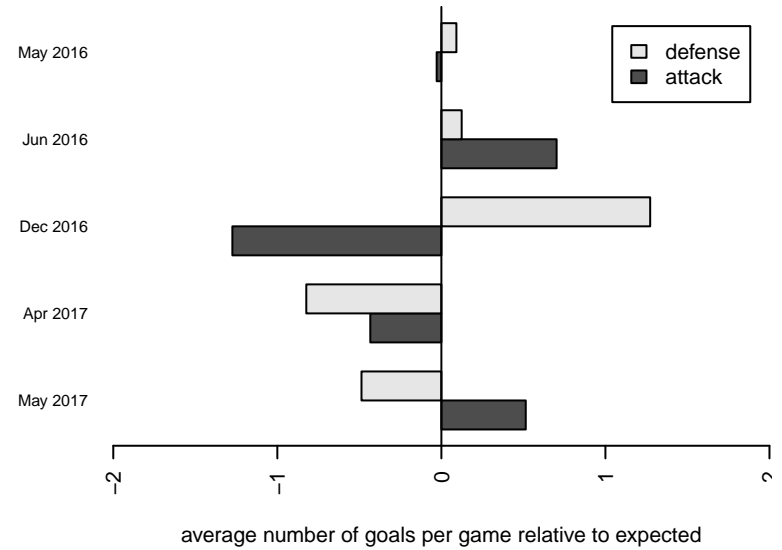

**PSPL Academy B99**  
 Dots are actual minus expected GF (blue circles) and GA (red triangles).  
 Blue line is smoothed change in attack strength. Red is smoothed change in defense strength.

**attack and defense variance (black dot)  
relative to other teams  
and top 10 in region**

**attack and defense rating  
relative to others at age  
and all opponents in last 13 months**

**attack and defense rating  
relative to others at age  
and all opponents in last 13 months**

**Performance relative to 13 month average**

**Performance relative to 13 month average**

Distribution of opponents  
 Red = Lose zone, Blue = Win zone, Green = Even  
 Black line separates win/lose zones

lot. A=Neither has attack advantage, B=Opponent has both attack and defense advantage, C=Opponent has both attack and defense disadvantage, D=Both have