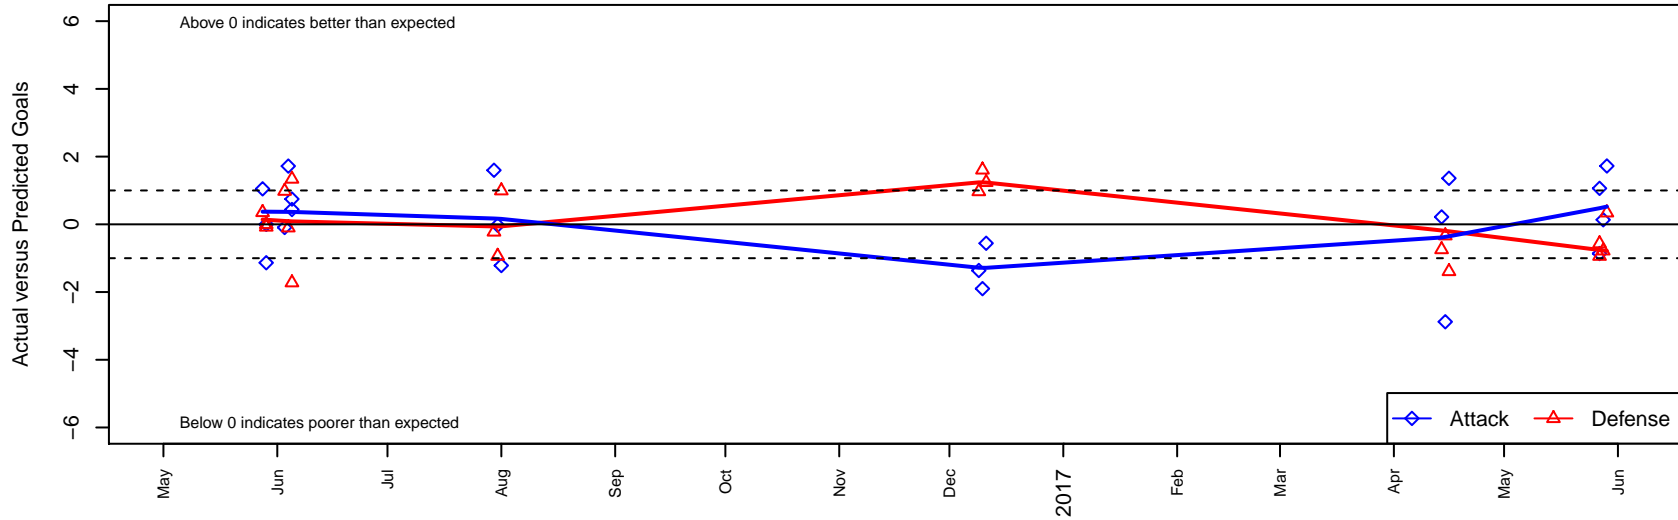

# PSPL Academy B99

PSPL  
 statewide, WA  
 B99 total strength=1767  
 attack=43.1 defense=18.94

alt names used:  
 PSPL Surf Academy B99  
 PSPL SURF ACADEMY B'99 (WA)  
 PSPL Surf Academy B99  
 PSPL SURF ACADEMY B'99 (WA)

Venues played:  
 2016 Americas Cup BU18  
 2016 Showcase of Champions U19 Diamond U  
 2016 Surf Cup Black U18  
 2016 NCAA College Cup Showcase  
 2016 Whitecaps Invitational U17-18  
 2016 Manchester City Cup Gold U18

**PSPL Academy B99**  
 Dots are actual minus expected GF (blue circles) and GA (red triangles).  
 Blue line is smoothed change in attack strength. Red is smoothed change in defense strength.

**attack and defense variance (black dot)  
relative to other teams  
and top 10 in region**

**attack and defense rating  
relative to others at age  
and all opponents in last 13 months**

**attack and defense rating  
relative to others at age  
and all opponents in last 13 months**

**Performance relative to 13 month average**