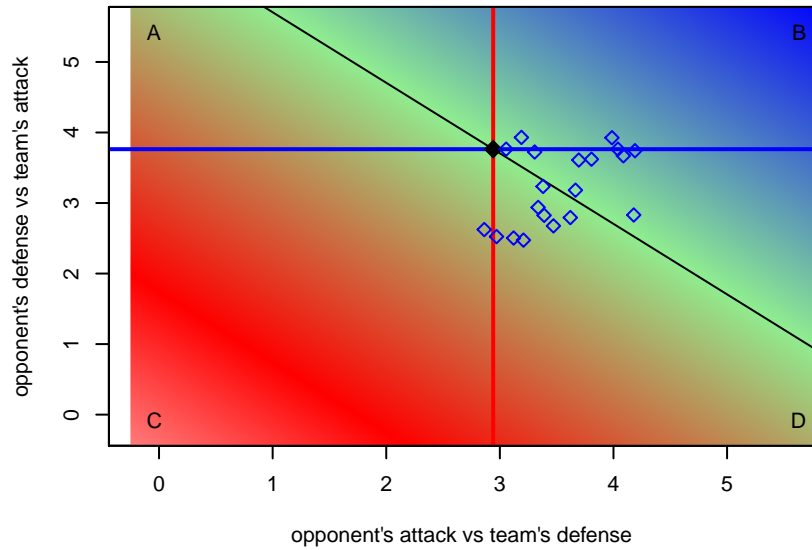

**PSPL Academy B99**  
 Dots are actual minus expected GF (blue circles) and GA (red triangles).  
 Blue line is smoothed change in attack strength. Red is smoothed change in defense strength.

**attack and defense variance (black dot)  
relative to other teams  
and top 10 in region**

**attack and defense rating  
relative to others at age  
and all opponents in last 13 months**

**attack and defense rating  
relative to others at age  
and all opponents in last 13 months**

**Performance relative to 13 month average**

**Performance relative to 13 month average**

Distribution of opponents  
 Red = Lose zone, Blue = Win zone, Green = Even  
 Black line separates win/lose zones

lot. A=Neither has attack advantage, B=Opponent has both attack and defense advantage, C=Opponent has both attack and defense disadvantage, D=Both have