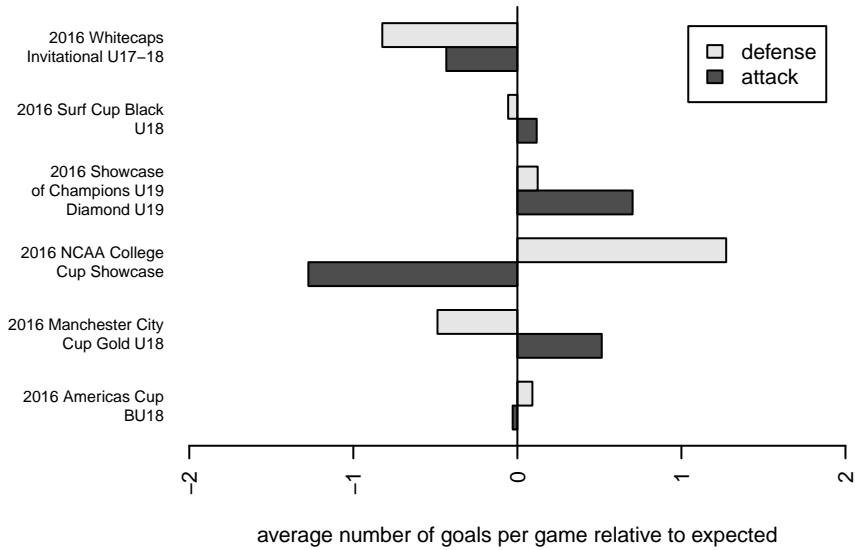

**PSPL Academy B99**  
 Dots are actual minus expected GF (blue circles) and GA (red triangles).  
 Blue line is smoothed change in attack strength. Red is smoothed change in defense strength.

**attack and defense variance (black dot)  
relative to other teams  
and top 10 in region**

**attack and defense rating  
relative to others at age  
and all opponents in last 13 months**

**attack and defense rating  
relative to others at age  
and all opponents in last 13 months**

**Performance relative to 13 month average**

**Performance relative to 13 month average**

Distribution of opponents  
 Red = Lose zone, Blue = Win zone, Green = Even  
 Black line separates win/lose zones

lot. A=Neither has attack advantage, B=Opponent has both attack and defense advantage, C=Opponent has both attack and defense disadvantage, D=Both have